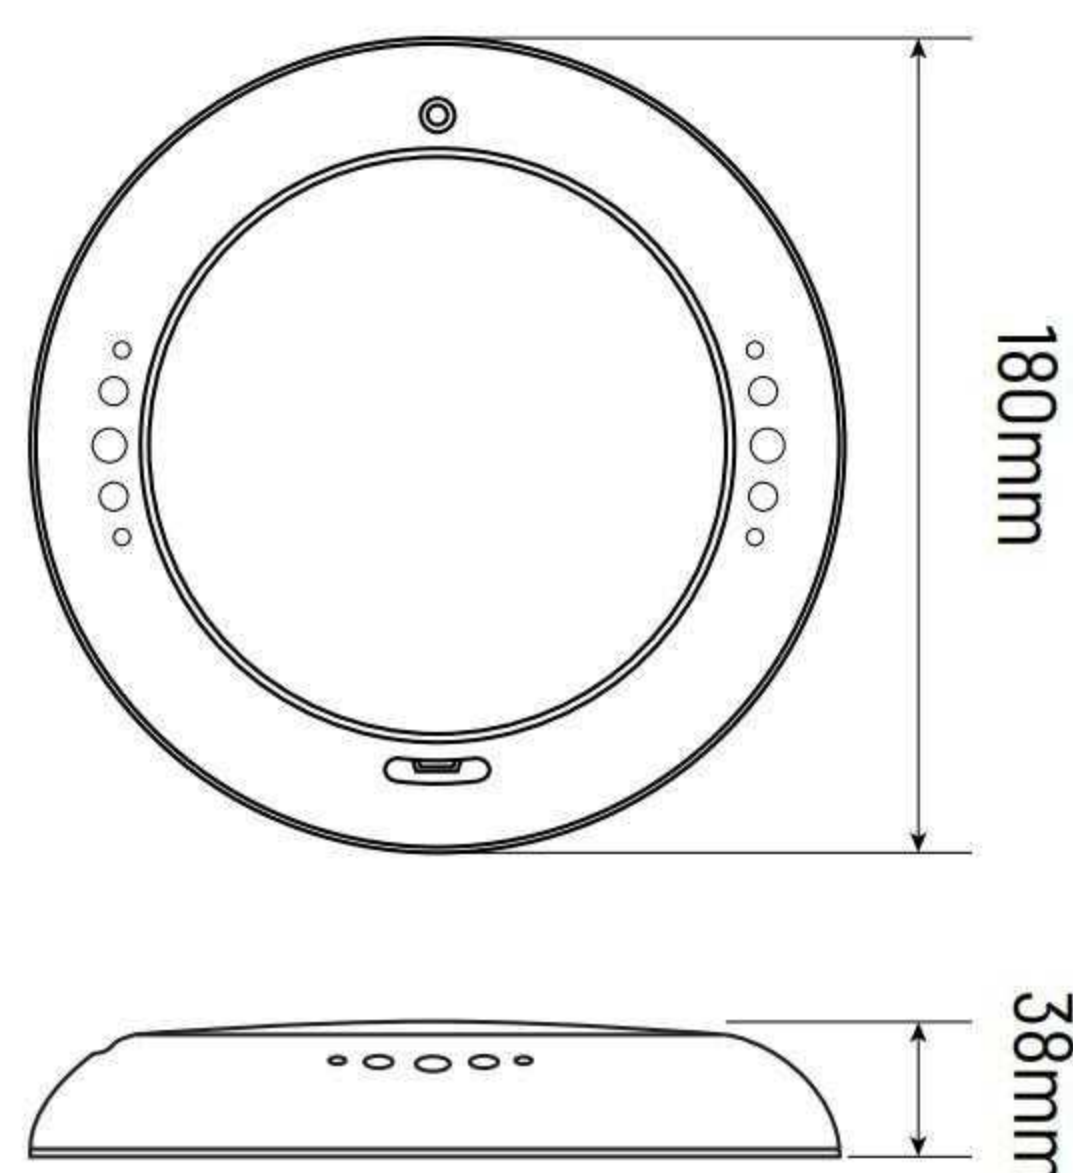

Code : W2003

ABS frame (big size 240mm)

Features

- * UV ABS housing , with different colors
- * Multiple installation methods
- * Epoxy resin filled panel, IP68
- * SMD5050 LED , WW&WHT dimmable. 3-in-1 LED has better mixed color effect.

Product Parameters

CODE	Volt	Power	LED	Qty	Lumens				Remarks
					WHT	DW	RGB	RGBW	
W2003	AC12V	18W	SMD2835	252pcs	1800lm	/	900lm	/	RGB control way A. On/Off control B. Remote control (R15 & R18)
		25W	SMD2835	351pcs	2500lm	/	1200lm	/	
		32W	SMD2835	441pcs	3200lm	/	1600lm	/	
		40W	SMD2835	513pcs	4000lm	/	2000lm	/	
	DC12V	18W	SMD5050	90pcs	/	1900lm	900lm	/	DW control way A. On/Off control B. Remote control (R8)
		25W	SMD5050	120pcs	/	2600lm	1200lm	/	
		32W	SMD5050	150pcs	/	3300lm	1600lm	/	
		40W	SMD5050	180pcs	/	/	/	2100lm	

Code : W2005

ABS frame (small size 180mm)

BRT006

For Concrete Pool

BRT007

For Liner Pool
For Fiberglass Pool
For Stainless steel Pool

Product Parameters

CODE	Volt	Power	LED	Qty	Lumens				Remarks
					WHT	DW	RGB	RGBW	
W2005	AC12V DC12V	6W	SMD2835	108pcs	600lm	/	300lm	/	RGB control way A. On/Off control B. Remote control (R15 & R18)
		10W	SMD2835	162pcs	1000lm	/	500lm	/	
		6W	SMD5050	30pcs	/	/	300lm	/	
		10W	SMD5050	60pcs	/	/	500lm	/	
		15W	SMD5050	75pcs	/	/	700lm	/	

Code : W3010

Rectangular Pool light, ABS Frame

Concrete Pool

Fiberglass Pool

Features

- * Distinctive rectangular shape
- * Multiple installation ways
- * Three-in-one LED has a good mixed color effect.
- * Epoxy resin filled panel, IP68