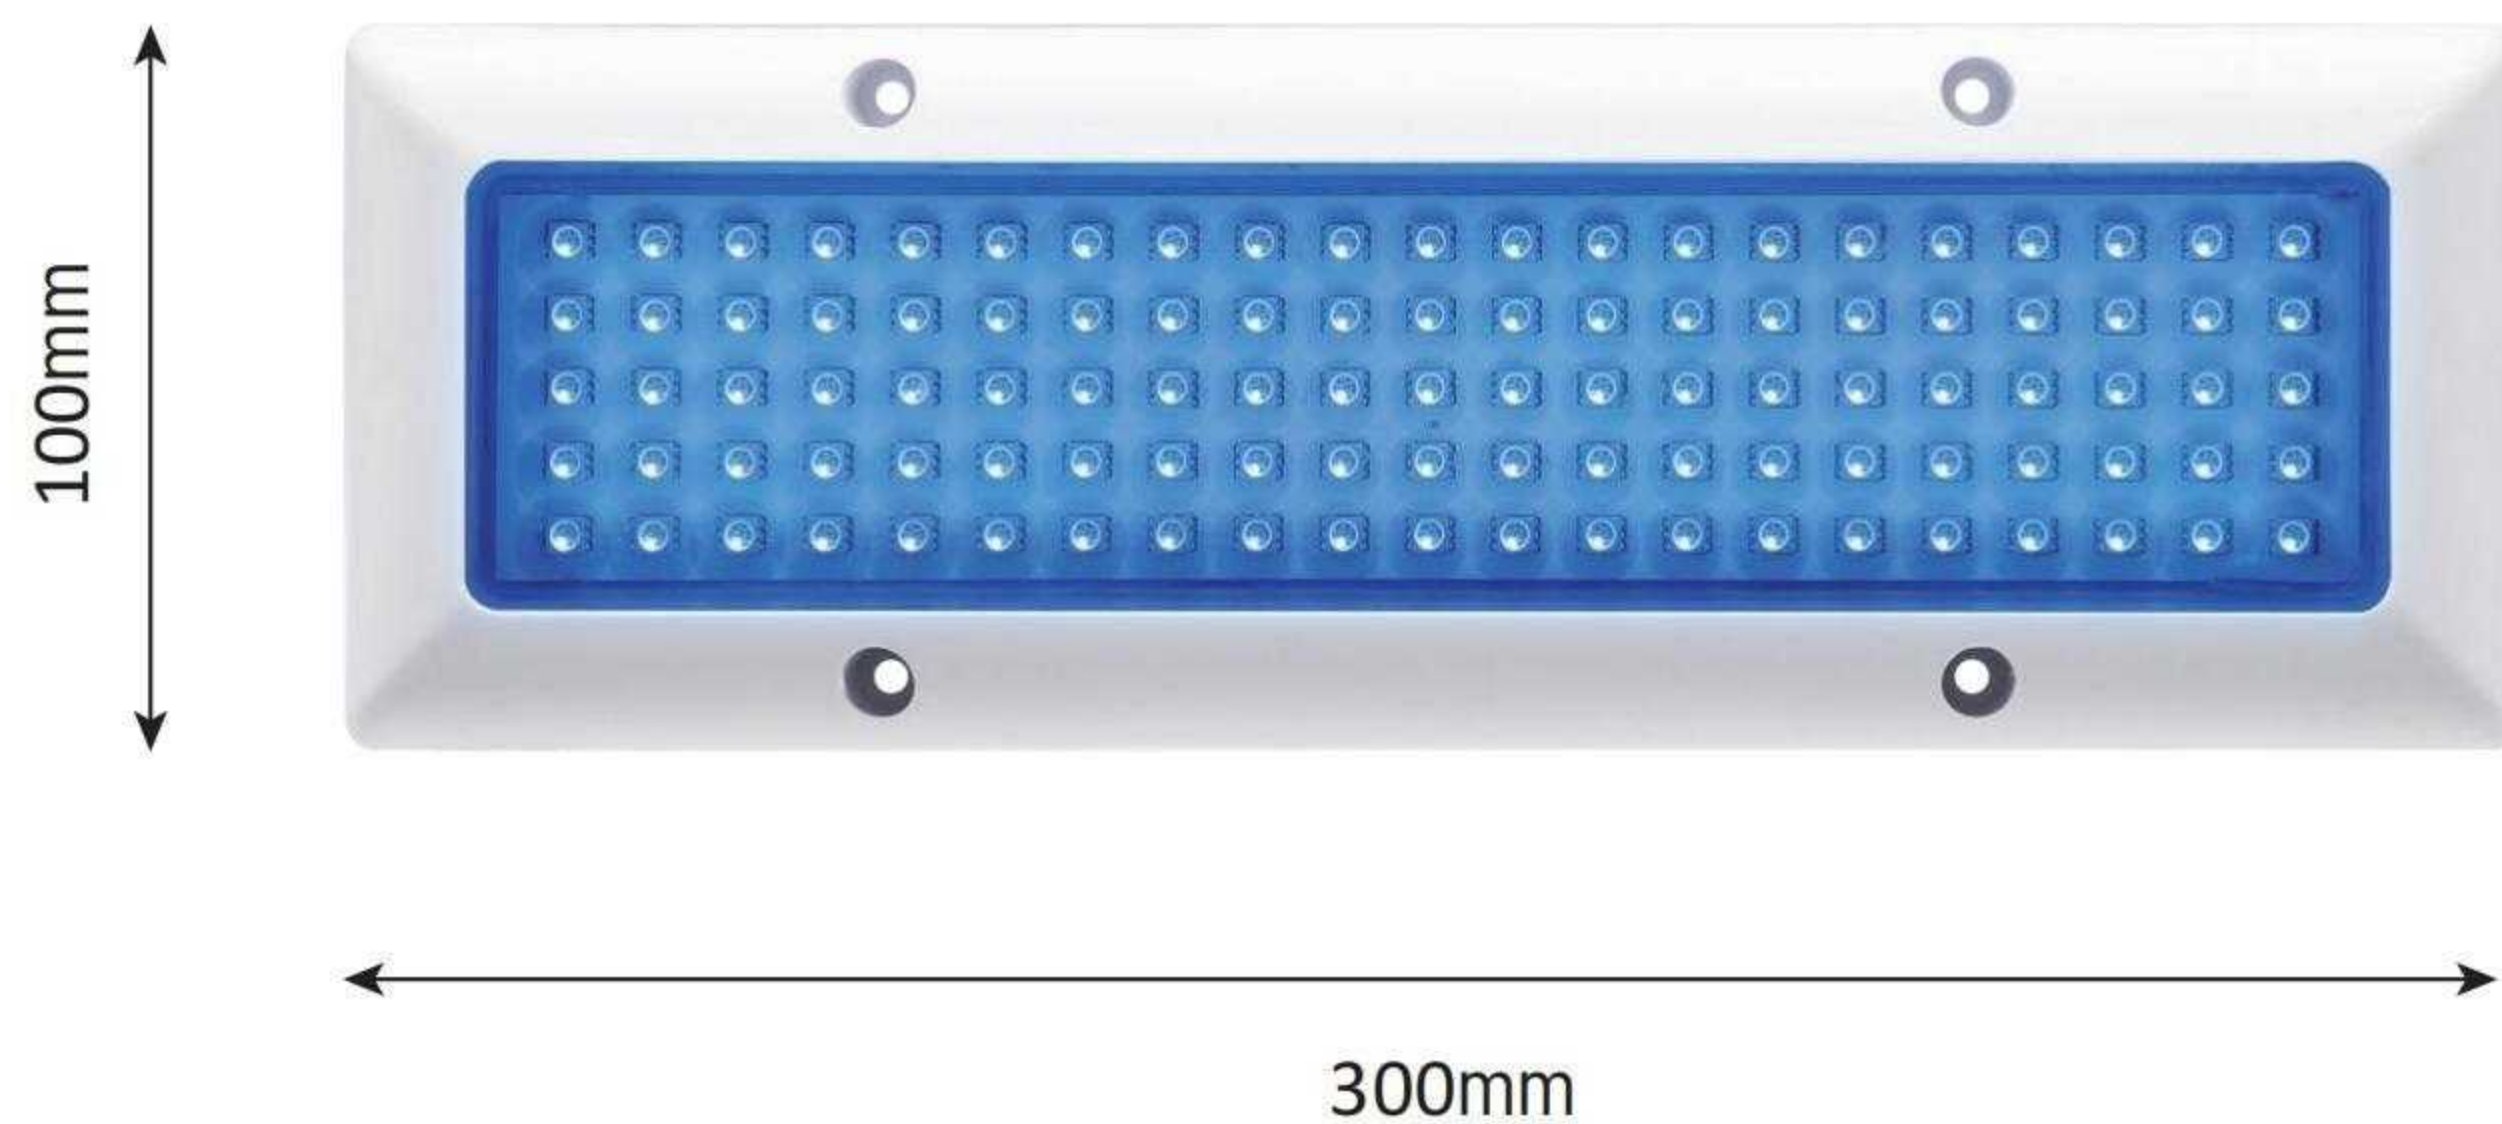

BRT004

Code : W2009

ABS frame, Dia 120mm, Step light

Product Parameters

CODE	Volt	Power	LED	Qty	Lumens				Remarks
					WHT	DW	RGB	RGBW	
W2009	AC12V	6W	SMD2835	108pcs	600lm	/	300lm	/	RGB control way A. On/Off control B. Remote control (R15 & R18)
	DC12V	8W	SMD2835	135pcs	800lm	/	400lm	/	

Code : W3010

Rectangular Pool light, ABS Frame

Concrete Pool

Fiberglass Pool

Features

- * Distinctive rectangular shape
- * Multiple installation ways
- * Three-in-one LED has a good mixed color effect.
- * Epoxy resin filled panel, IP68