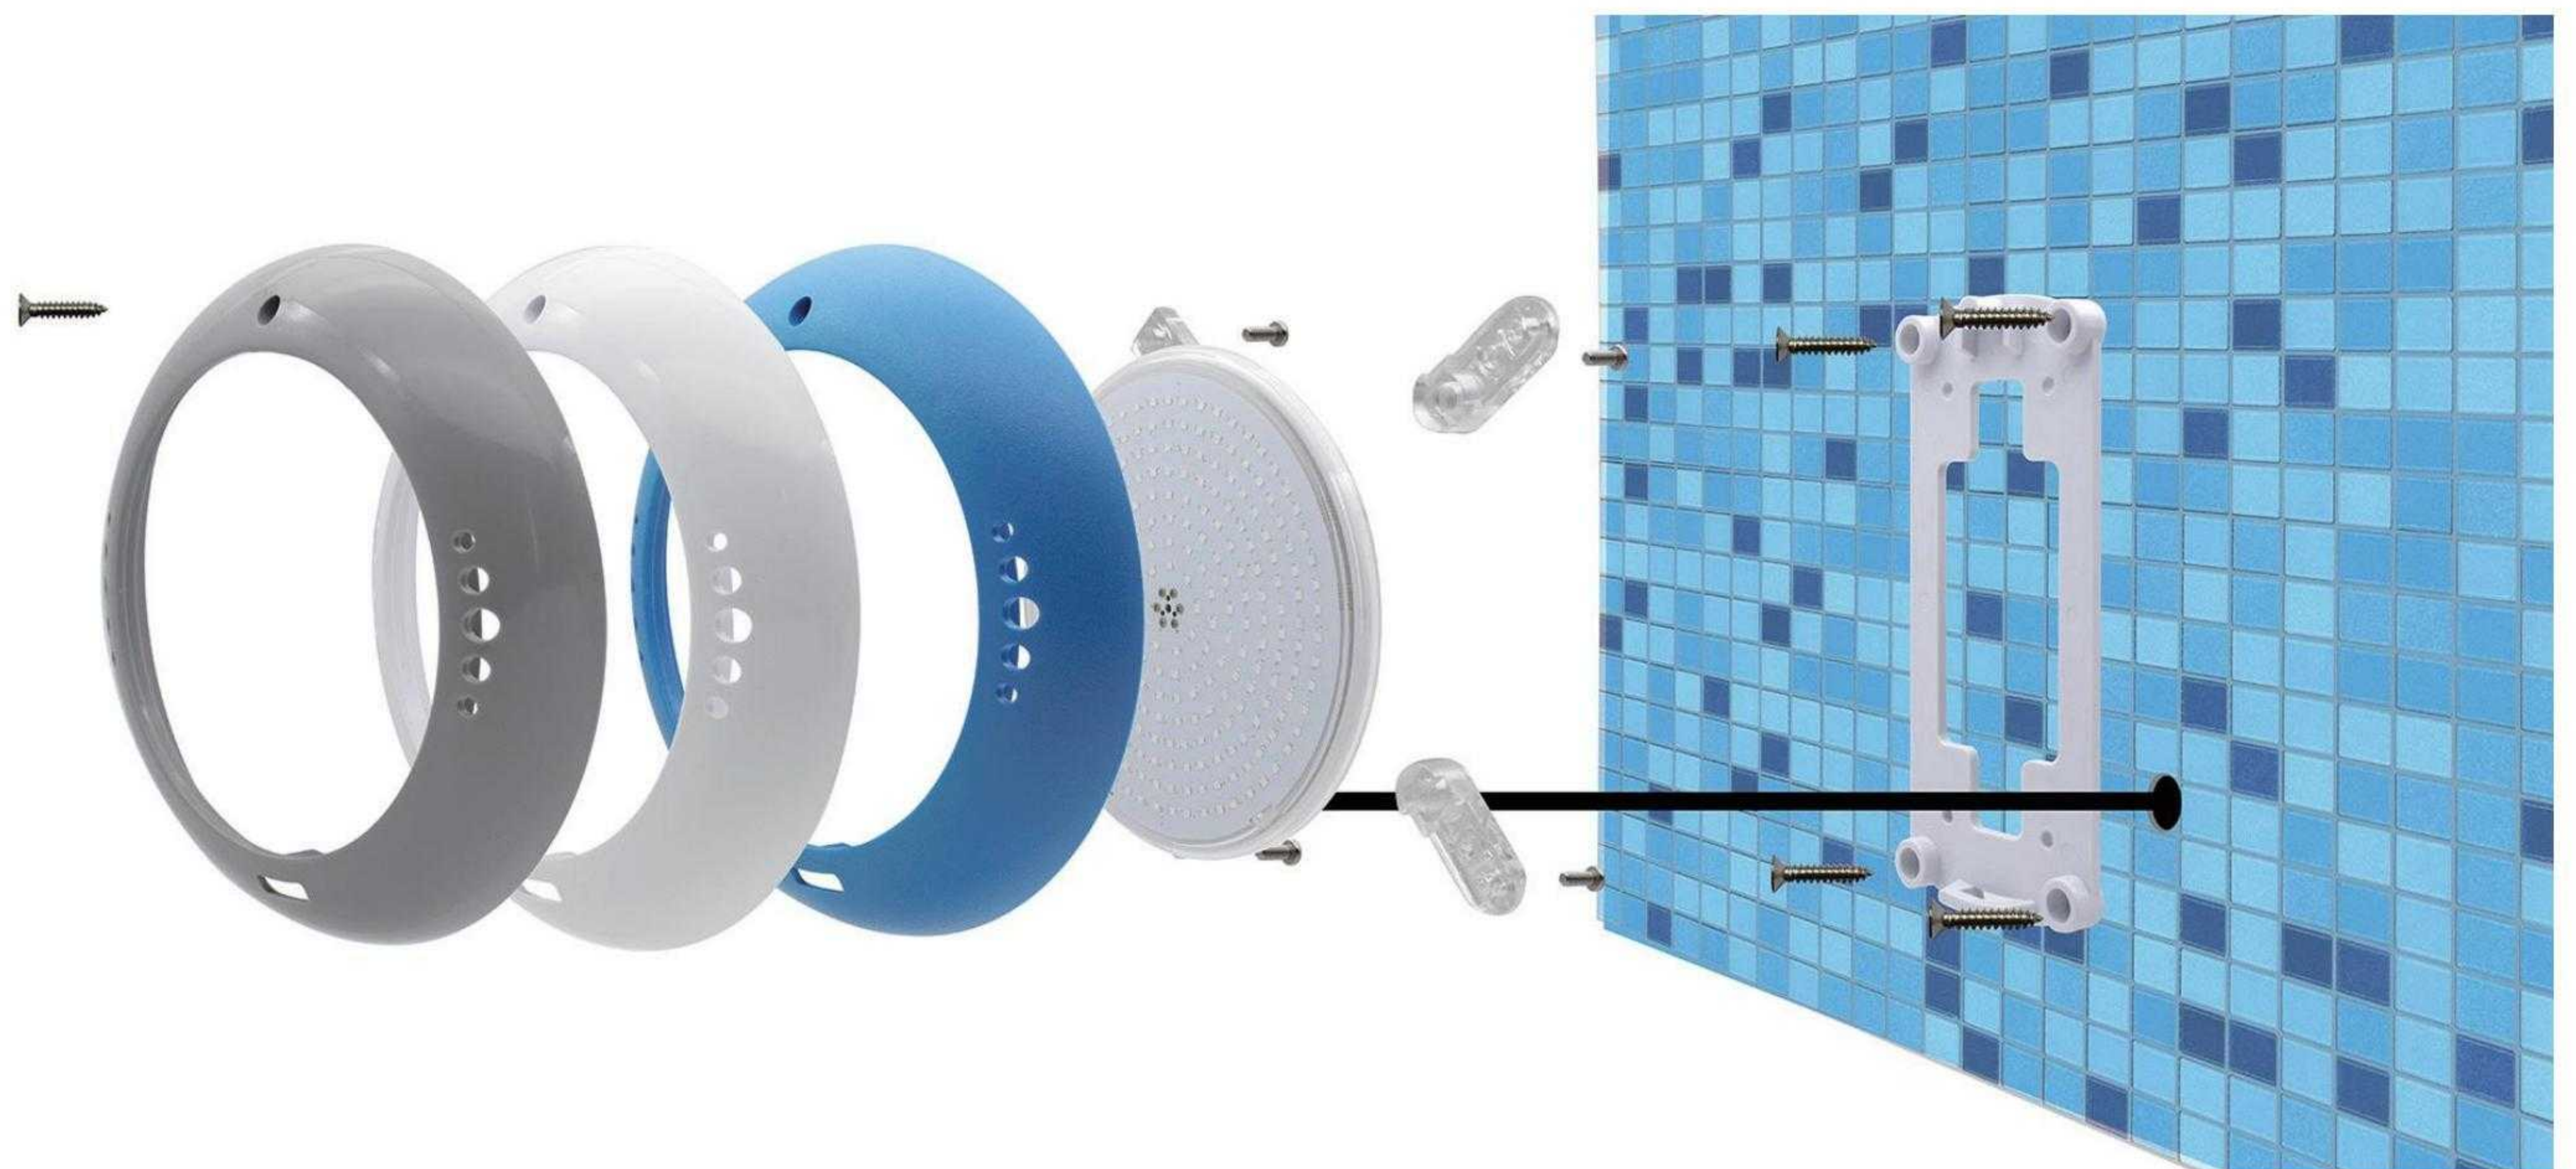

INSTALLATION

1) Concrete Pool – BRT001

W2001 / W2002

W2003