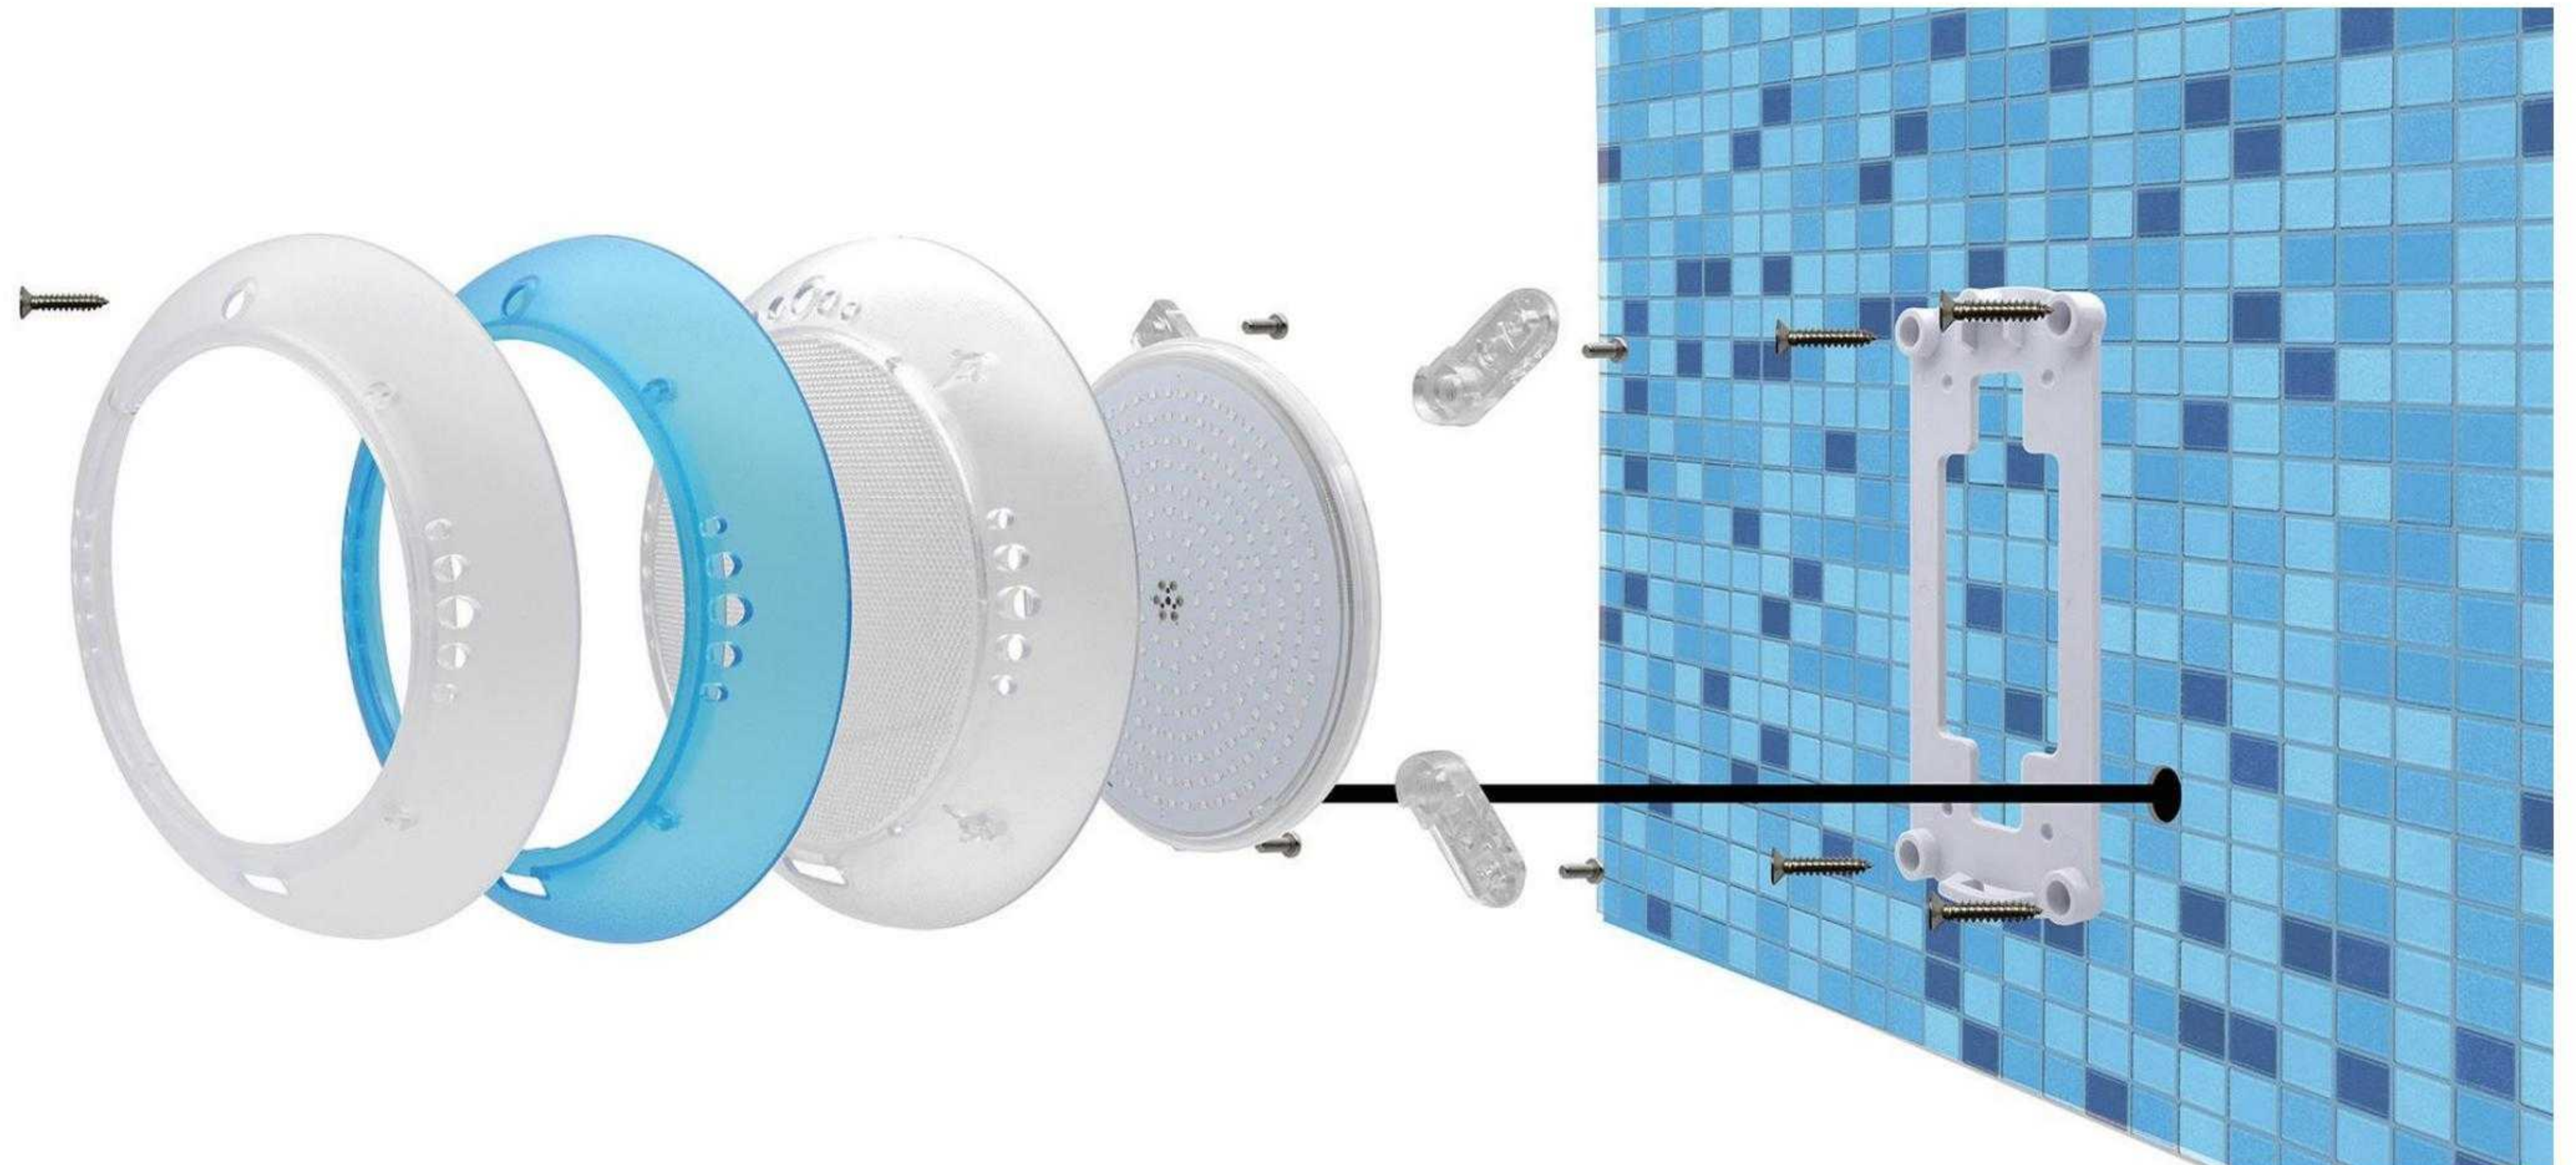

INSTALLATION

1) Concrete Pool – BRT001

W2001 / W2002