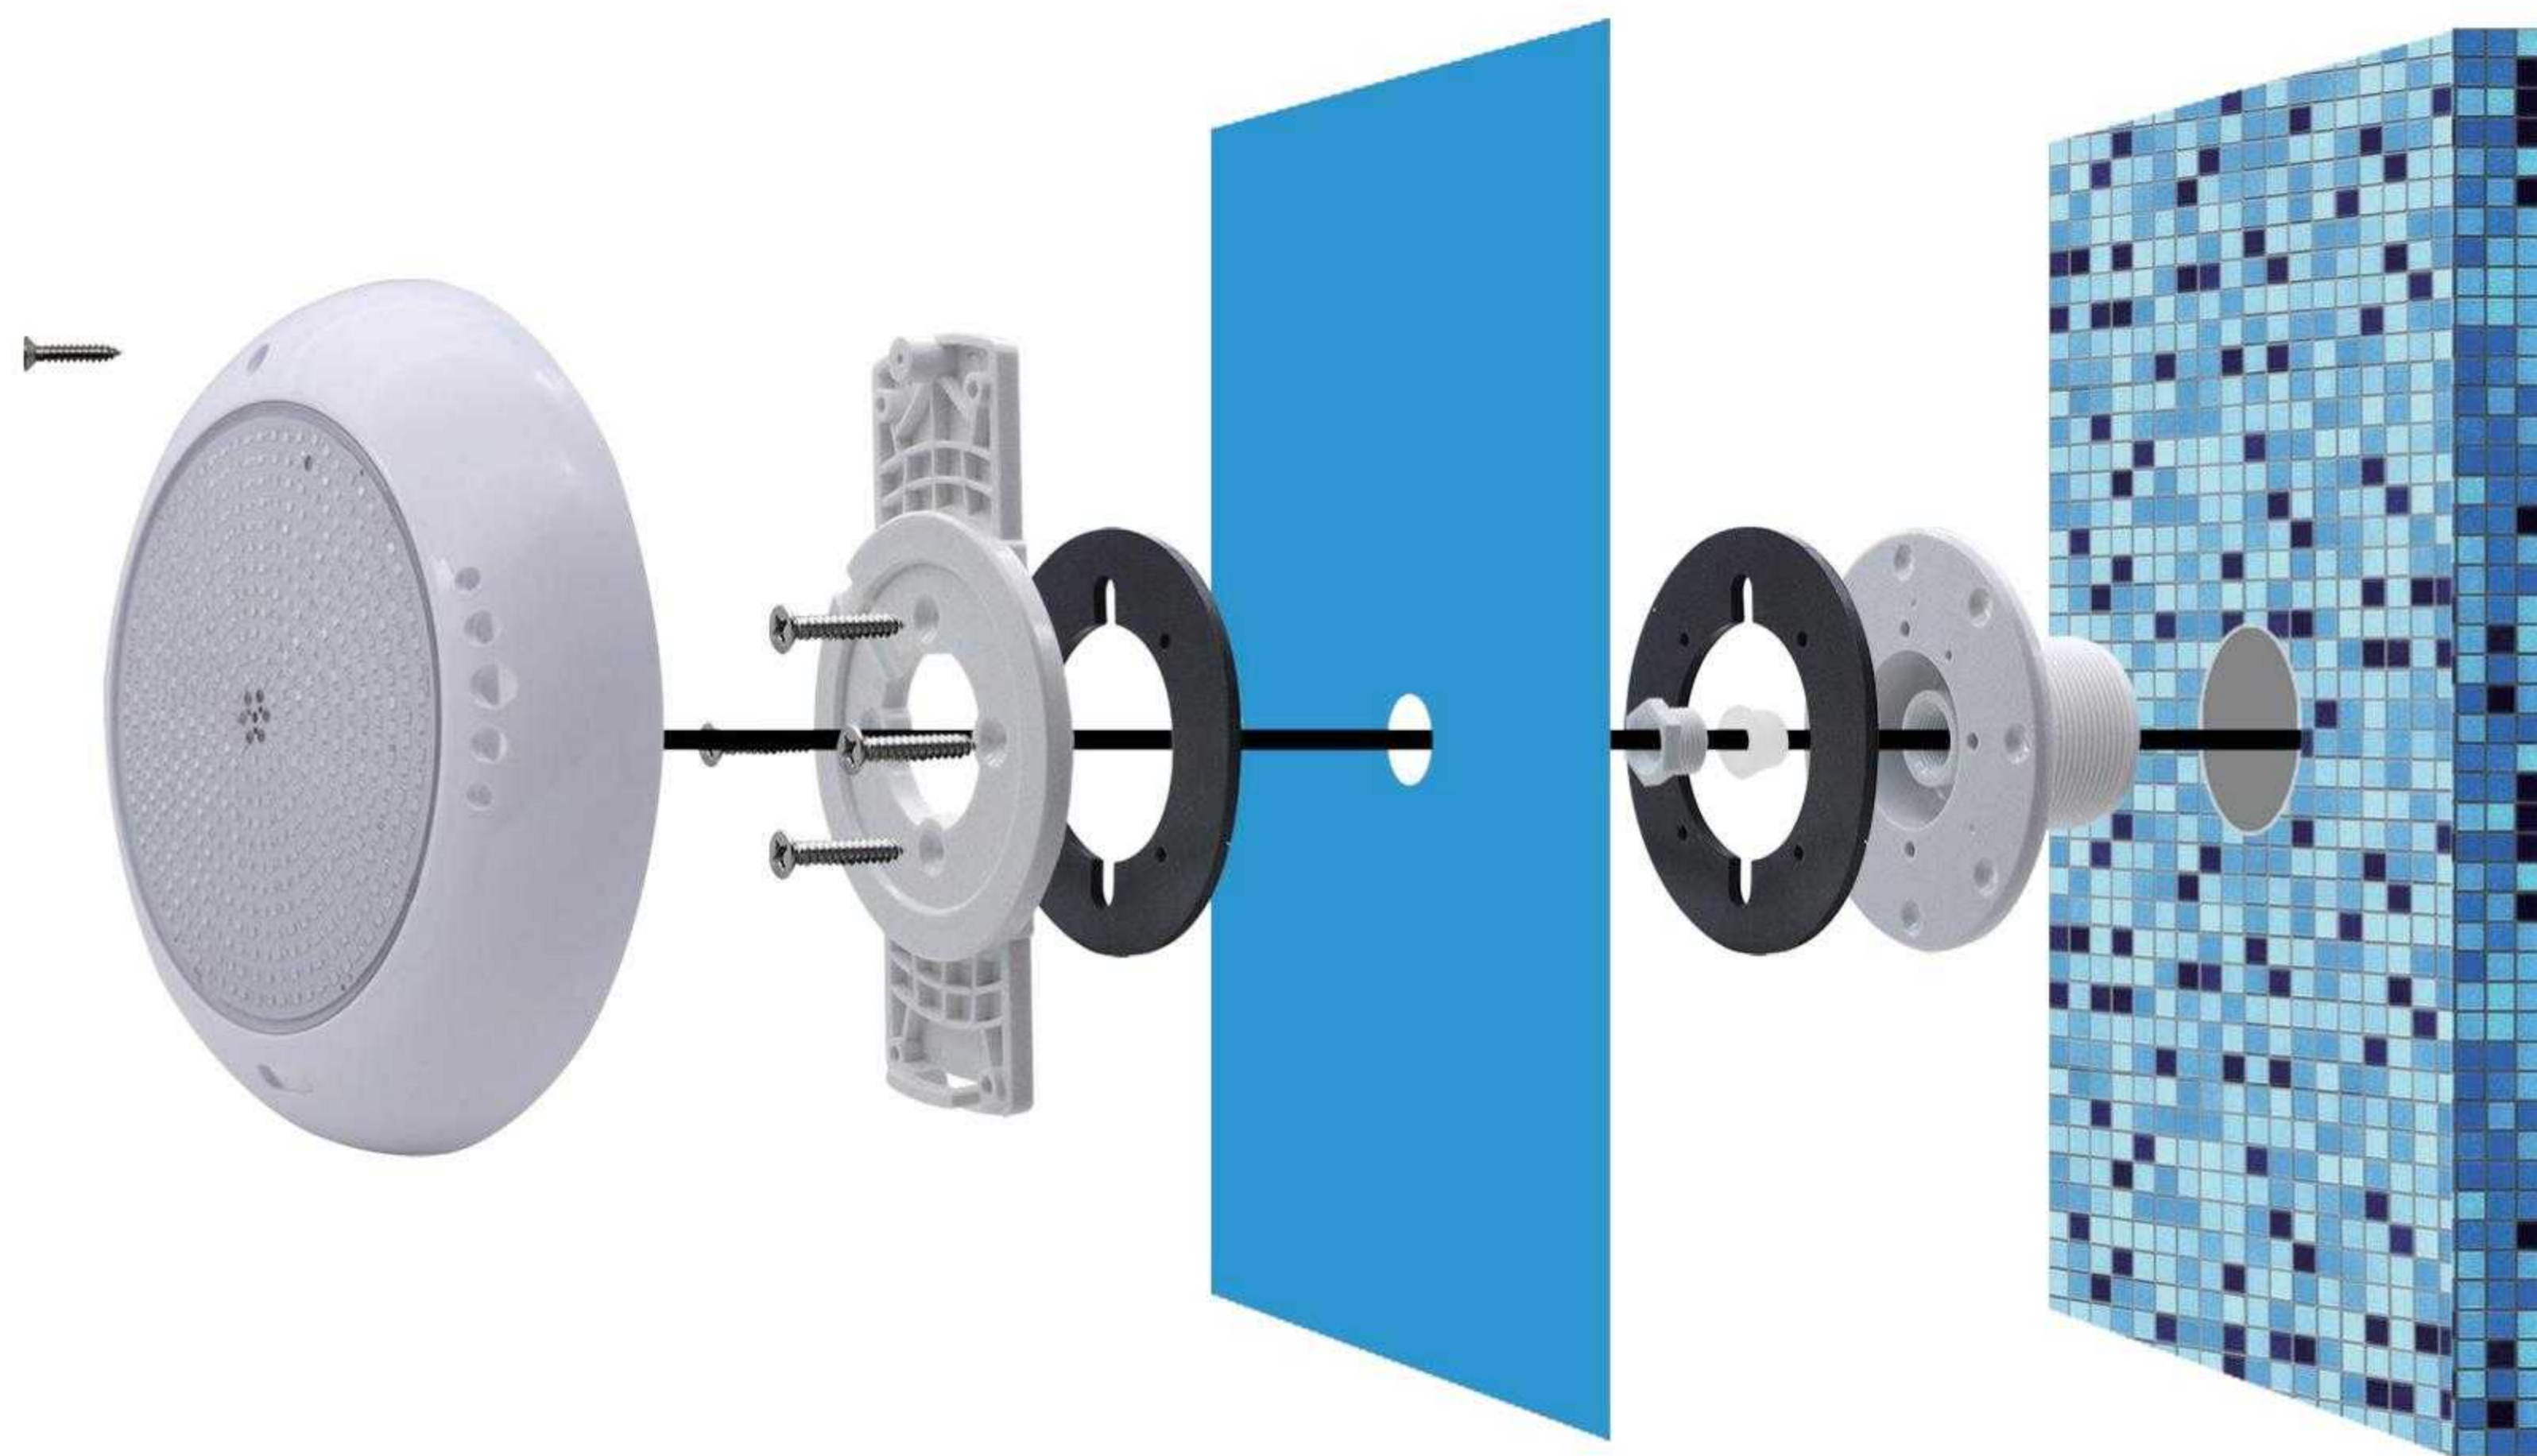

INSTALLATION

1) Concrete Pool – BRT001

W2001 / W2002

W2003

2) Fiberglass/Stainless steel Pool – BRT002

3) Concrete + Liner Pool – BRT004

BRT001

BRT002

Code : W3010

Rectangular Pool light, ABS Frame

Concrete Pool

Fiberglass Pool

Features

- * Distinctive rectangular shape
- * Multiple installation ways
- * Three-in-one LED has a good mixed color effect.
- * Epoxy resin filled panel, IP68