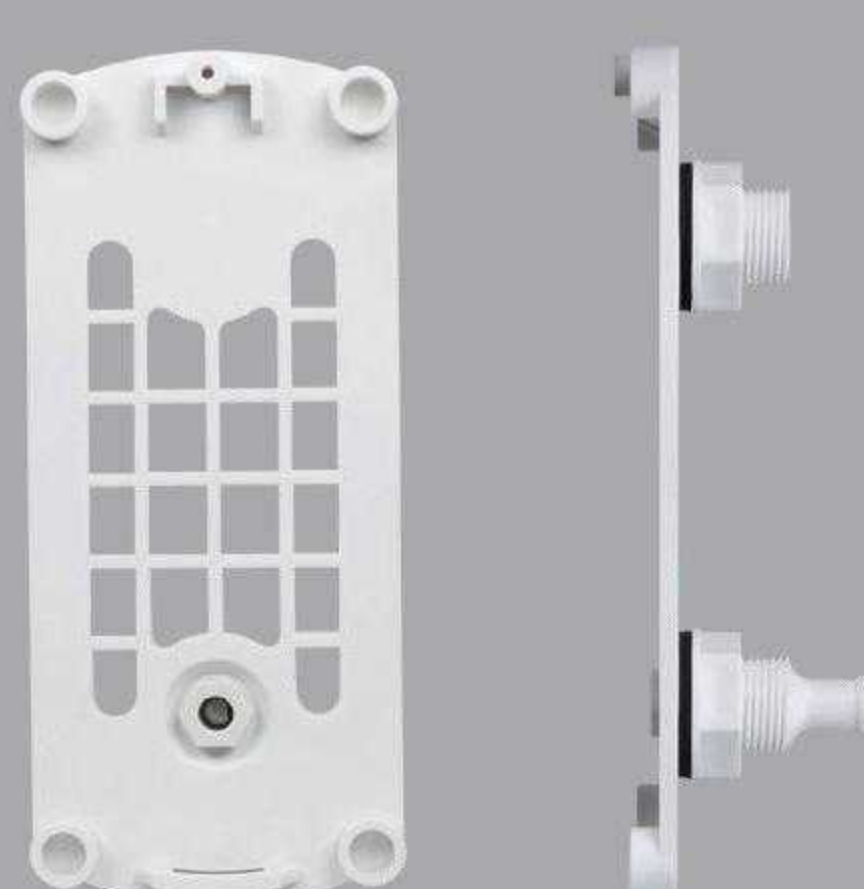

Code : W2005

ABS frame (small size 180mm)

BRT006

For Concrete Pool

BRT007

For Liner Pool
For Fiberglass Pool
For Stainless steel Pool

Product Parameters

CODE	Volt	Power	LED	Qty	Lumens				Remarks
					WHT	DW	RGB	RGBW	
W2005	AC12V DC12V	6W	SMD2835	108pcs	600lm	/	300lm	/	RGB control way A. On/Off control B. Remote control (R15 & R18)
		10W	SMD2835	162pcs	1000lm	/	500lm	/	
		6W	SMD5050	30pcs	/	/	300lm	/	
		10W	SMD5050	60pcs	/	/	500lm	/	
		15W	SMD5050	75pcs	/	/	700lm	/	

INSTALLATION

1) Concrete Pool – BRT001

W2001 / W2002

W2003

2) Fiberglass/Stainless steel Pool – BRT002

3) Concrete + Liner Pool – BRT004

BRT001

BRT002

BRT004

Code : W2009

ABS frame, Dia 120mm, Step light

Product Parameters

CODE	Volt	Power	LED	Qty	Lumens				Remarks
					WHT	DW	RGB	RGBW	
W2009	AC12V	6W	SMD2835	108pcs	600lm	/	300lm	/	RGB control way A. On/Off control B. Remote control (R15 & R18)
	DC12V	8W	SMD2835	135pcs	800lm	/	400lm	/	

Code : W3010

Rectangular Pool light, ABS Frame

Concrete Pool

Fiberglass Pool

Features

- * Distinctive rectangular shape
- * Multiple installation ways
- * Three-in-one LED has a good mixed color effect.
- * Epoxy resin filled panel, IP68