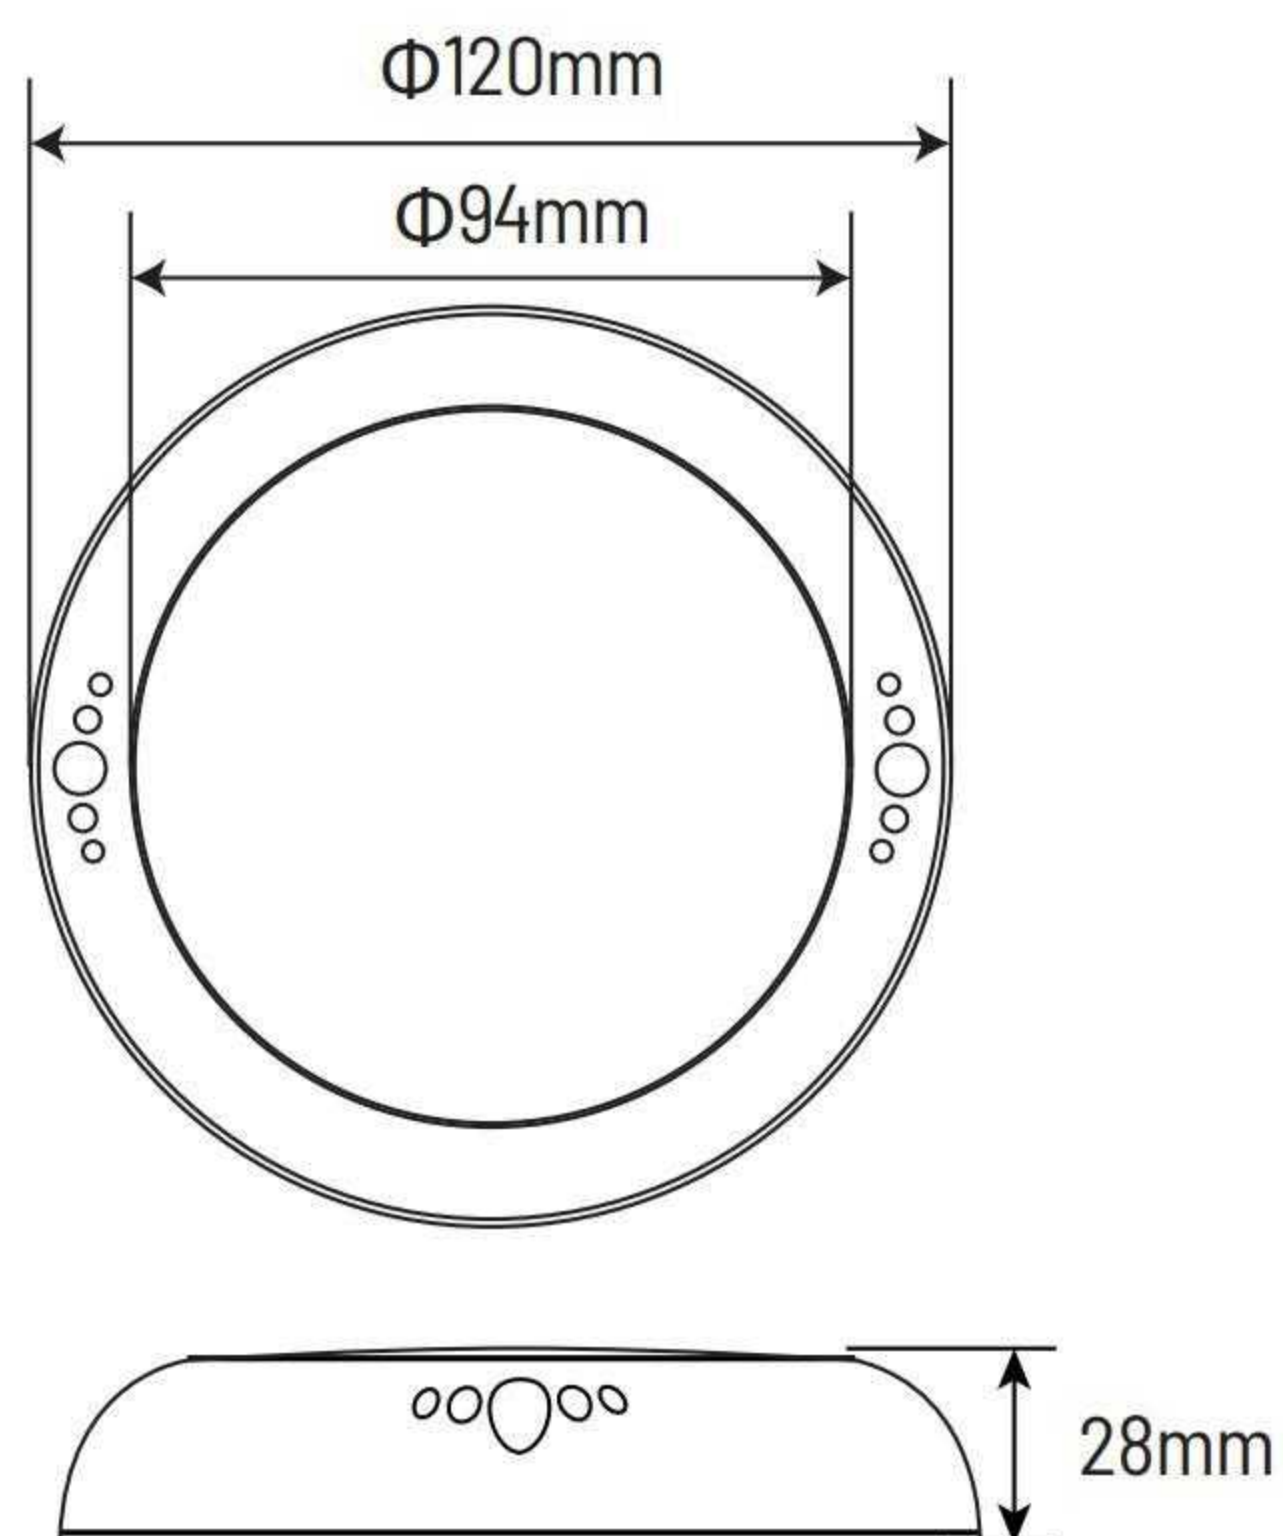

Code : W2003

ABS frame (big size 240mm)

Features

- * UV ABS housing , with different colors
- * Multiple installation methods
- * Epoxy resin filled panel, IP68
- * SMD5050 LED , WW&WHT dimmable. 3-in-1 LED has better mixed color effect.

Code : W2005

ABS frame (small size 180mm)

BRT006

For Concrete Pool

BRT007

For Liner Pool
For Fiberglass Pool
For Stainless steel Pool

Product Parameters

CODE	Volt	Power	LED	Qty	Lumens				Remarks
					WHT	DW	RGB	RGBW	
W2005	AC12V DC12V	6W	SMD2835	108pcs	600lm	/	300lm	/	RGB control way A. On/Off control B. Remote control (R15 & R18)
		10W	SMD2835	162pcs	1000lm	/	500lm	/	
		6W	SMD5050	30pcs	/	/	300lm	/	
		10W	SMD5050	60pcs	/	/	500lm	/	
		15W	SMD5050	75pcs	/	/	700lm	/	

BRT004

Code : W2009

ABS frame, Dia 120mm, Step light

Product Parameters

CODE	Volt	Power	LED	Qty	Lumens				Remarks
					WHT	DW	RGB	RGBW	
W2009	AC12V	6W	SMD2835	108pcs	600lm	/	300lm	/	RGB control way A. On/Off control B. Remote control (R15 & R18)
	DC12V	8W	SMD2835	135pcs	800lm	/	400lm	/	